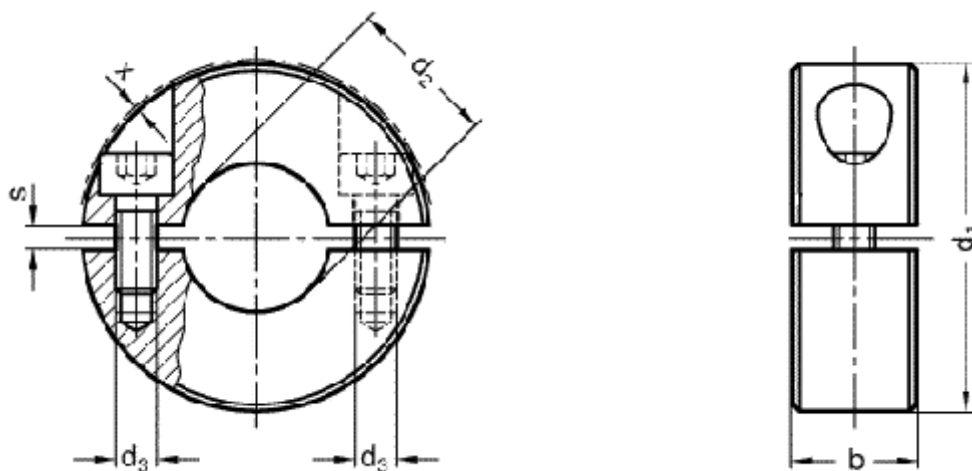

# Data Sheet

Article number: 20707248B22ST

Description: E+G Split set GN 707.2-48-B22-ST  
, 2-pieces

## Measures

b = 15  
d1 = 48  
d2 = B 22  
d3 = M5  
s = 3  
x = 0